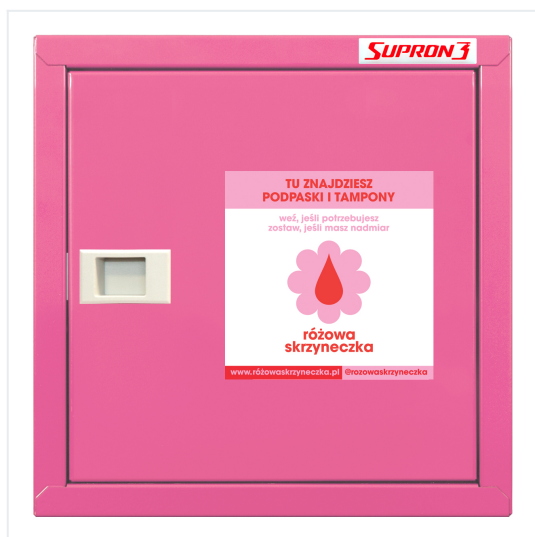

## METAL CABINET – “THE PINK BOX ”

Metal cabinet, hung for hygiene products. For indoor installation.

**DIMENSIONS:** Height: 250 mm Width: 250 mm Depth: 200 mm

### Standard execution:

- steel sheet lacquered with [Facade type polyester powder paint](#). The standard color is pink (RAL 4003)
- full door
- LATCH LOCK H301
- casing

Information about the action: [www.rozowaskrzyneczka.pl/en](http://www.rozowaskrzyneczka.pl/en)

#### GALVANIZED STEEL SHEET

Lacquered with **Facade** type polyester facade paint. Solution resistant to atmospheric condition and UV radiation